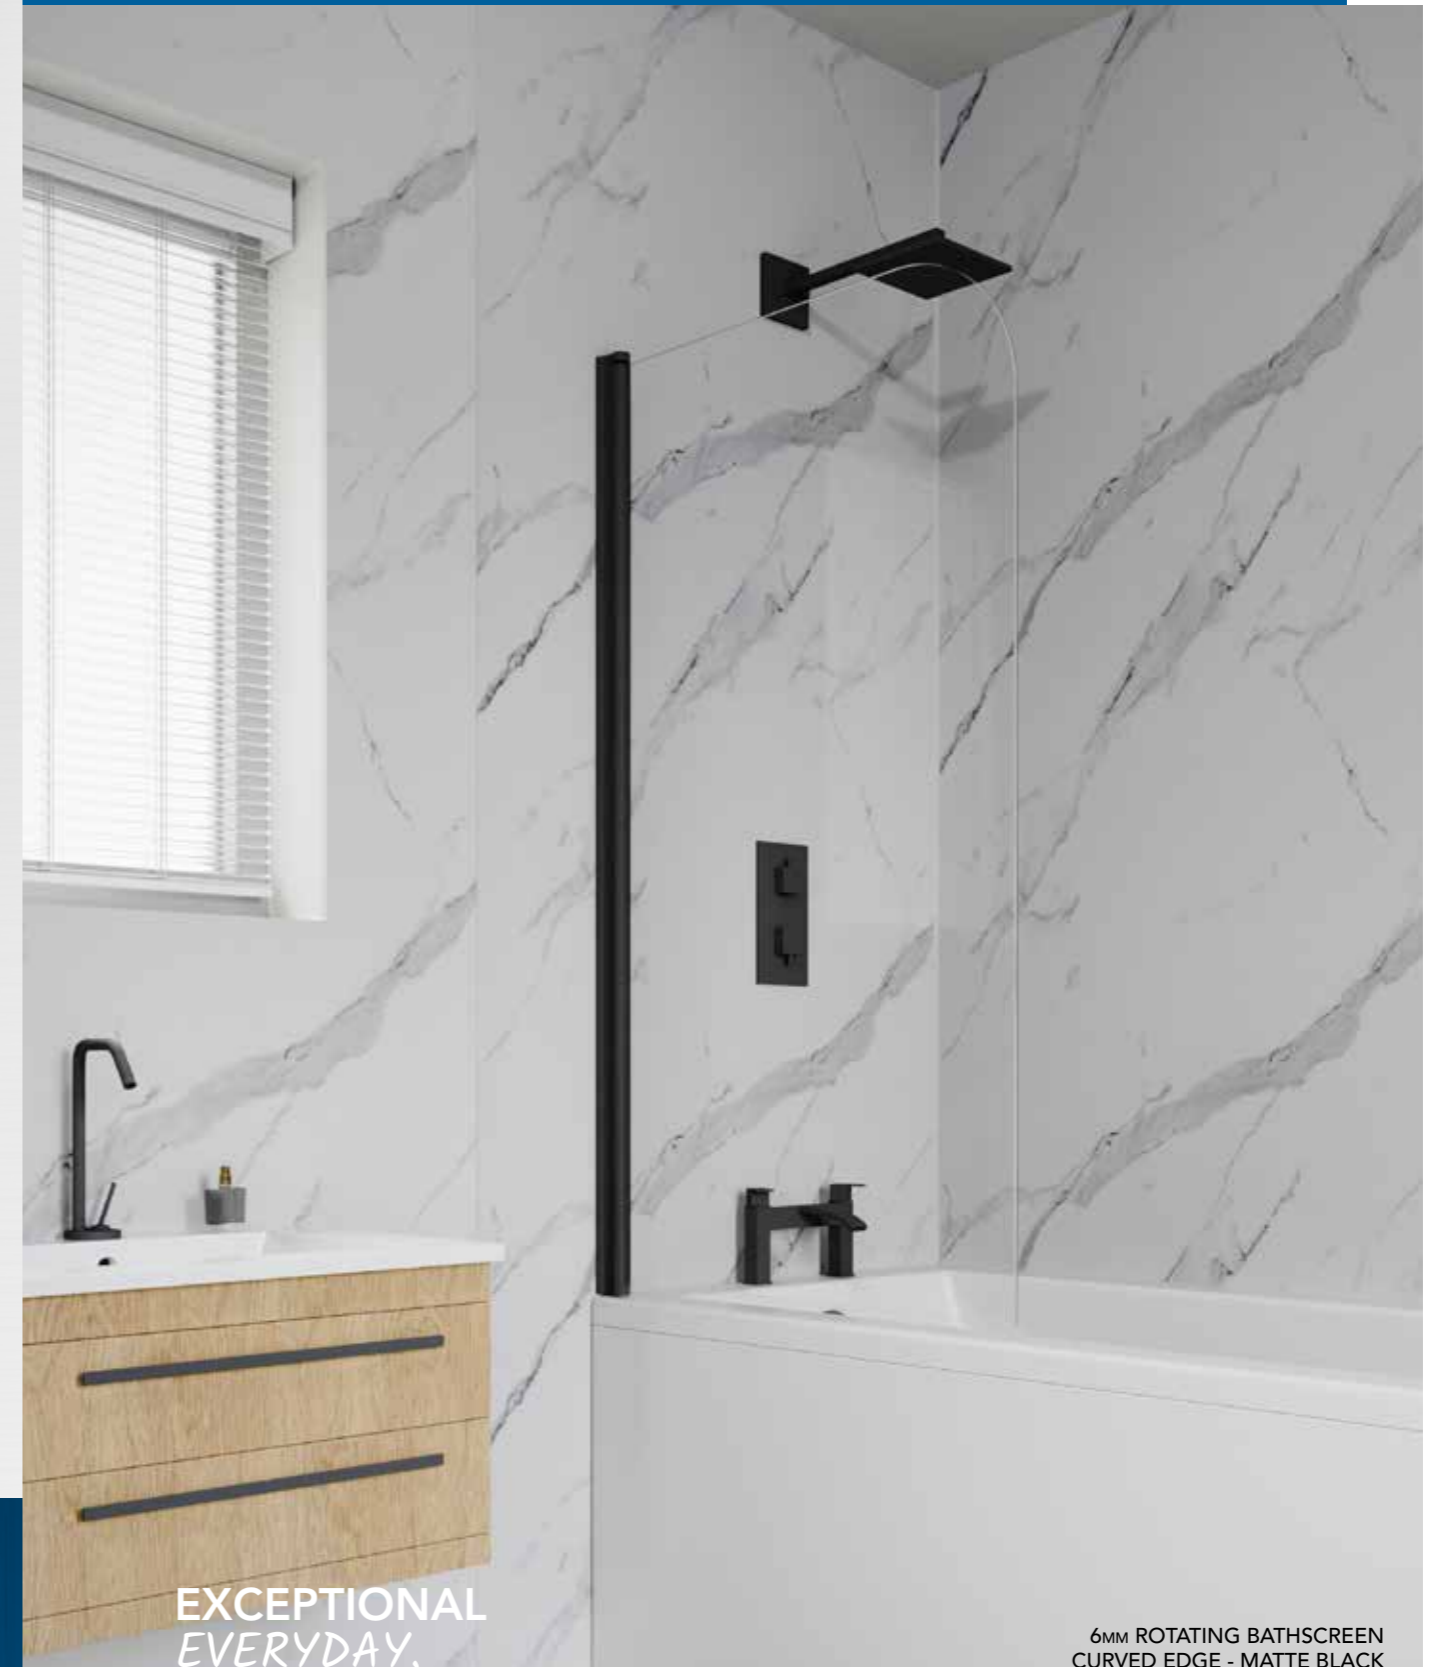

6MM ROTATING BATHSCREEN CURVED EDGE - MATTE BLACK

KEY FEATURES

6mm

TOUGHENED SAFETY GLASS

UP TO 1500mm HEIGHT

CLEARVUE GLASS COATING

UP TO 15mm PRODUCT ADJUSTMENT

REVERSIBLE FOR LEFT OR RIGHT HANDED INSTALLATION

20 YEAR GUARANTEE