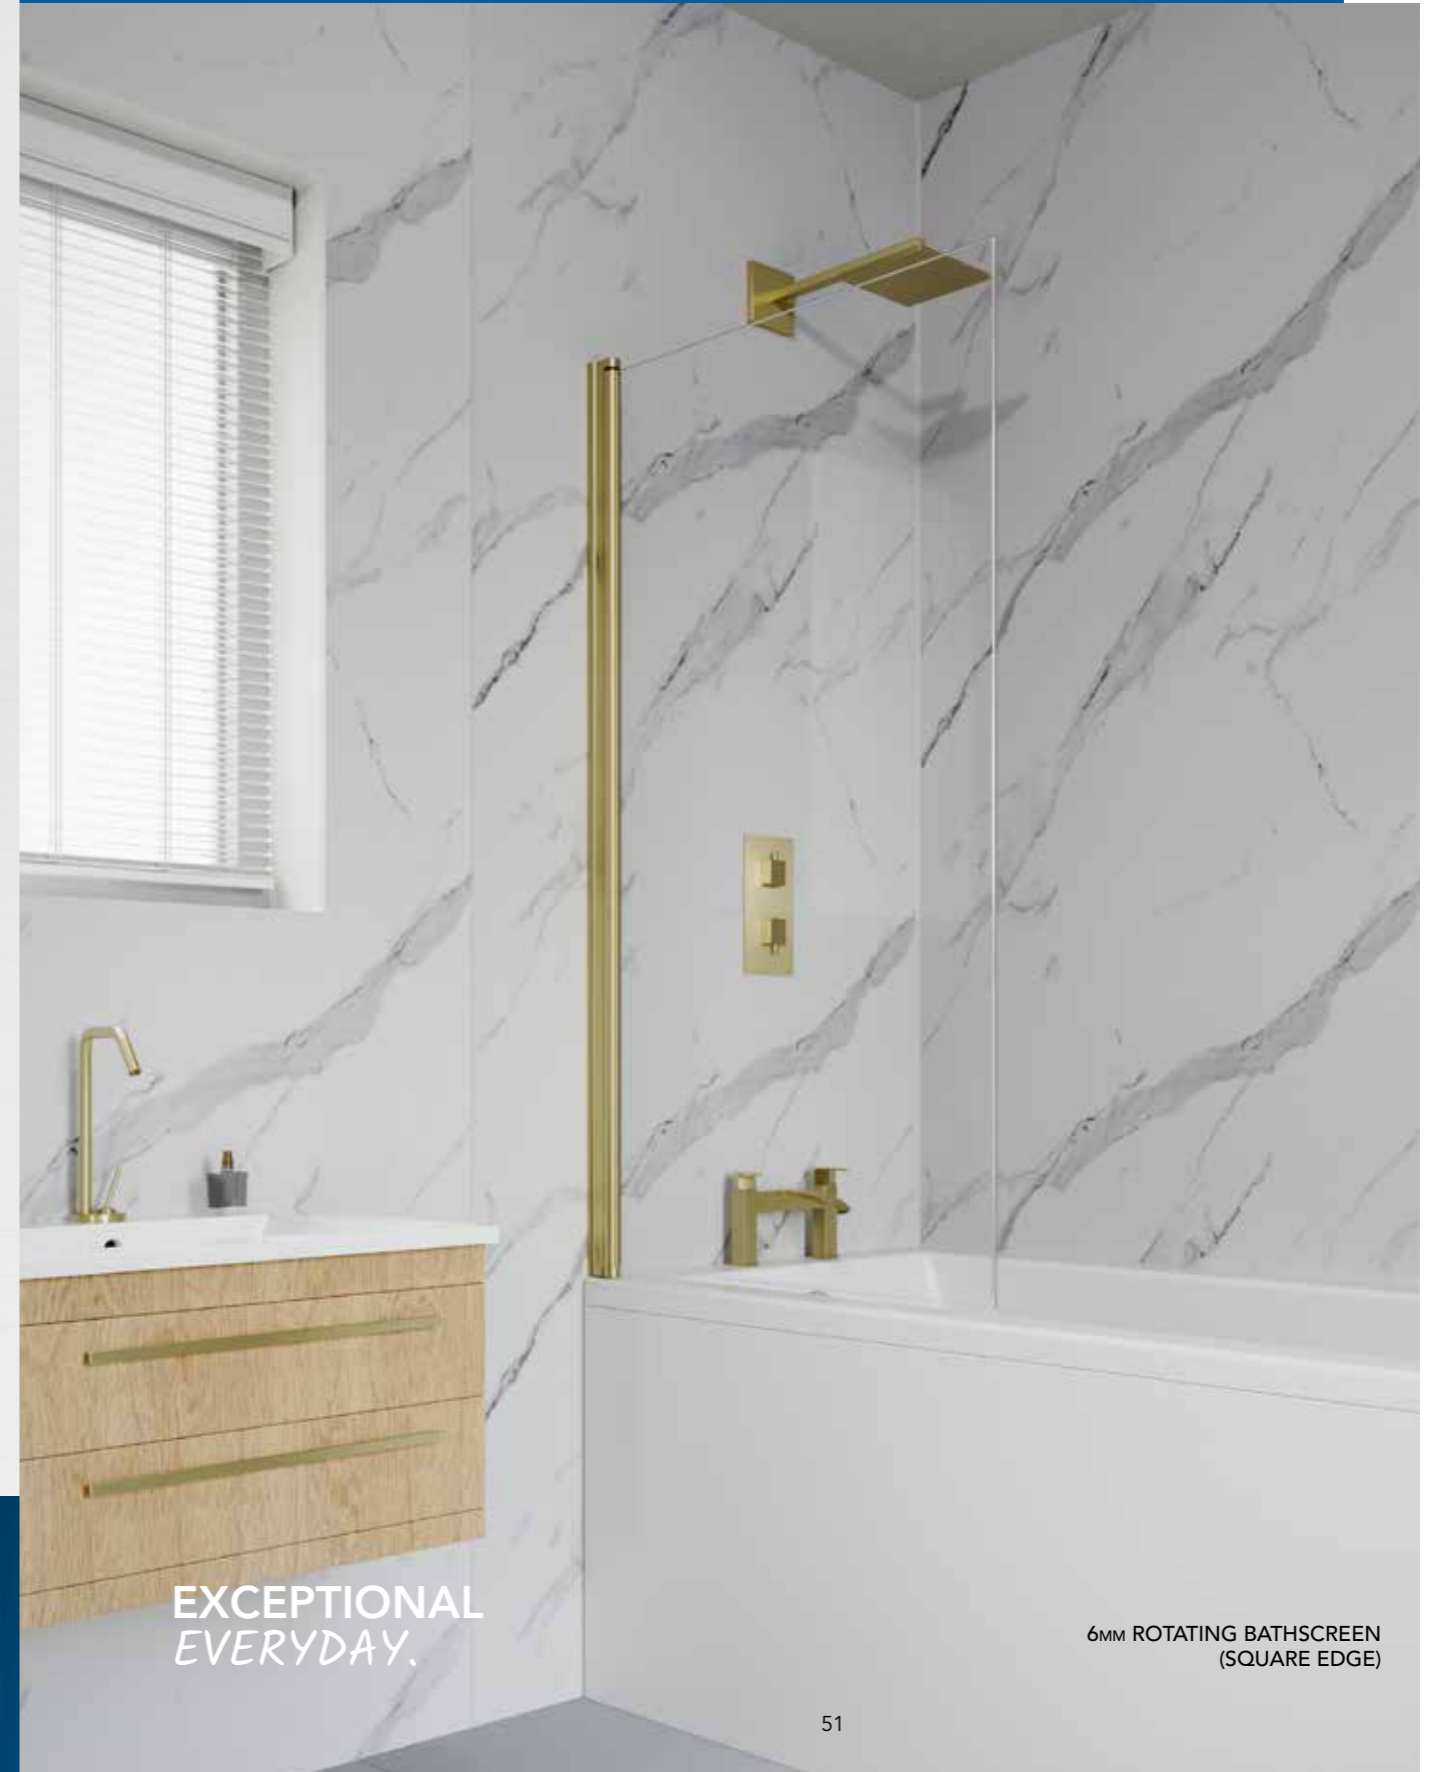

6MM FIXED BATHSCREEN WITH
CHROME ANGLED SUPPORT BAR - VBS10SC

VERVE PRO - SQUARE BATHSCREENS

DESCRIPTION	HEIGHT MIN (mm)	WIDTH MAX (mm)	COLOUR	CODE	PRICE Ex. VAT	PRICE Inc. VAT
6mm 2 Panel Bathscreen - Rotating Square Edge	1500	900	Silver	VBS6SC	£250.00	£300.00
6mm 2 Panel Bathscreen - 1 Fixed & 1 Rotating Panel	1500	900	Silver	VBS8SC	£298.00	£357.60
6mm Rotating Bathscreen - Square Edge	1400	800	Silver	VBS2SC	£187.00	£224.40
6mm Rotating Bathscreen - Square Edge	1400	800	Brushed Brass	VBS2BRBC	£231.00	£277.20
6mm Fixed Bathscreen with Chrome Angled Support Bar	1400	850	Silver	VBS10SC	£226.00	£271.20
6mm Fixed Bathscreen Deflector 300mm*	1500	300	Silver	VBSG30SC*	£132.00	£158.40

*Discontinued once stock is sold.

KEY
FEATURES

EXCEPTIONAL
EVERYDAY.

6MM ROTATING BATHSCREEN
(SQUARE EDGE)

IMPORTANT NOTE:

- These Bathscreens are a water deflector and splash proof only.
- It is advised that all Bathscreens are fitted to the inside edge of the bath to ensure maximum effectiveness.

EXCEPTIONAL
EVERYDAY.

SLIMLINE TELESCOPIC

Slimline Telescopic is the ultimate solution to making installation simple. With a selection of doors that boasts a total adjustment of up to 100mm, Slimline Telescopic offers flexibility with adjustable wall profiles allowing the shower enclosure to fit perfectly even when the walls are not completely plum.