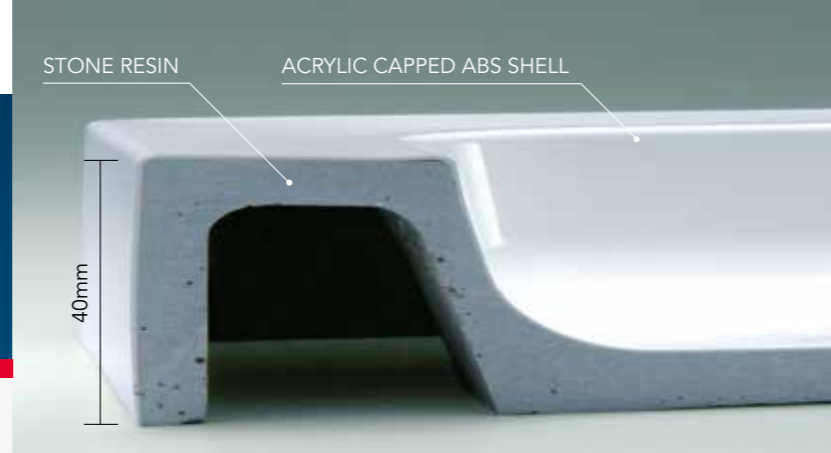

HINGED ROTATING
WETROOM PANEL - SILVER

TRAYS

Extensive selection of shower tray shapes and sizes to complement your bathroom.

SHOWER TRAY INSTALLATION

All shower trays must be installed as per instructions supplied. Install on a base of fine sand, cement and cement additive. Please note: Silicone sealants, foams, mastics, installation compound adhesive or similar must not be used as a substitute for cement. Ensure shower tray is 100% level and water test to ensure water is draining correctly. If not satisfied at any stage do not proceed with fitting.

Fitting of Shower Tray is acceptance of quality.

KEY FEATURES

EXCEPTIONAL
EVERYDAY.

SLIMLINE SHOWER TRAYS

Extensive selection of shower tray shapes and sizes to complement your bathroom.

- Strong and rigid construction
- Manufactured to British Standard BS6340/5
- Tough high gloss ABS acrylic capped surface finish
- Easy-to-clean and maintain