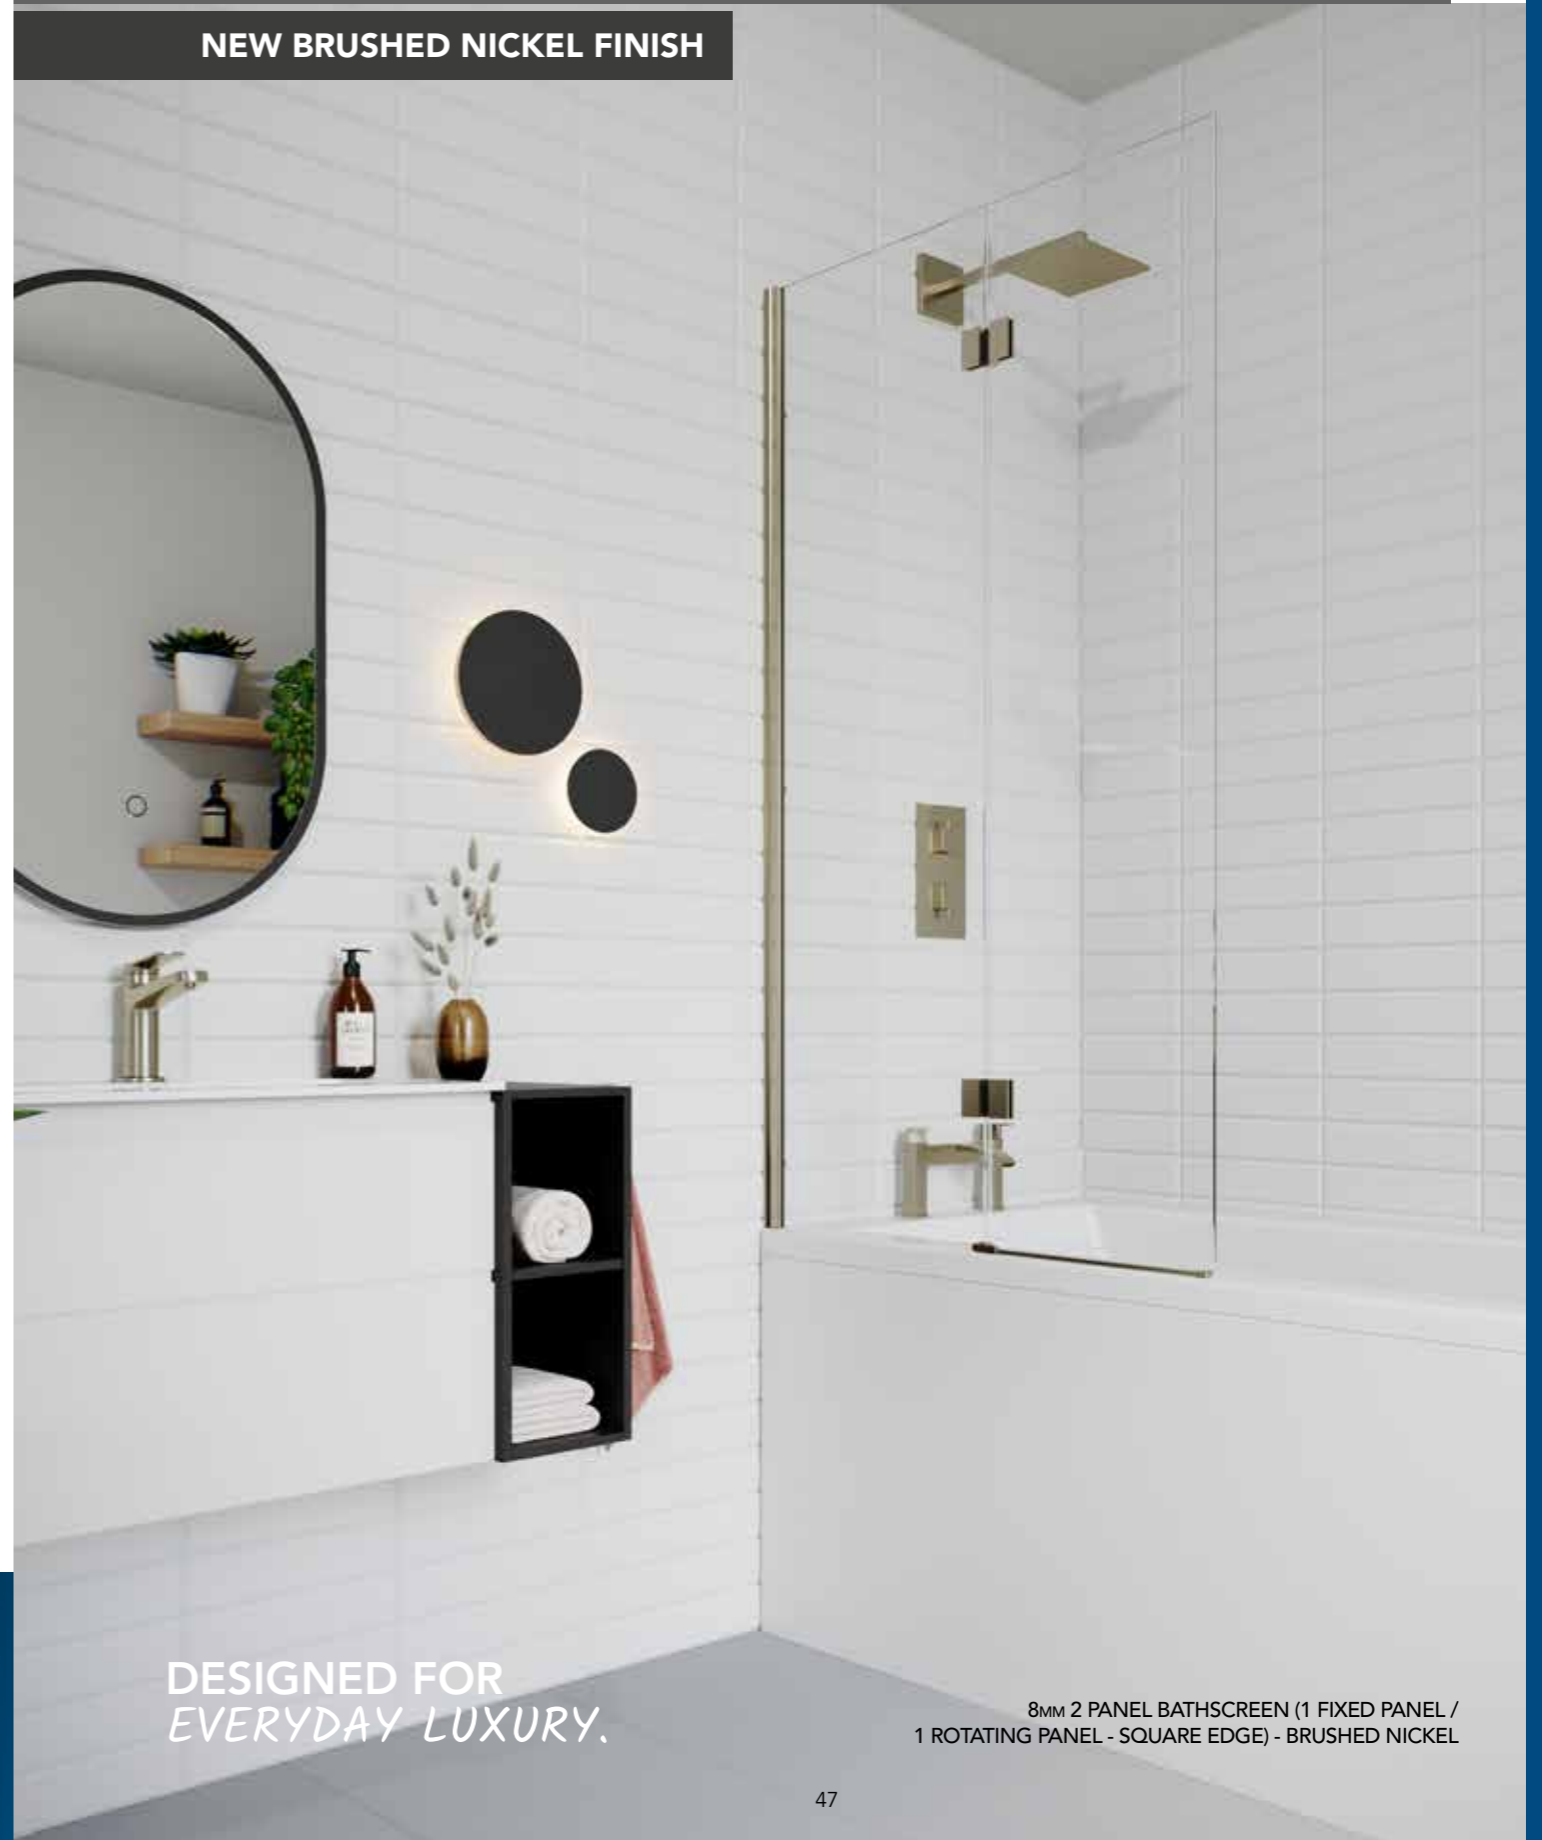

NEW BRUSHED NICKEL FINISH

DESIGNED FOR
EVERYDAY LUXURY.

8MM 2 PANEL BATHSCREEN (1 FIXED PANEL / 1 ROTATING PANEL - SQUARE EDGE) - BRUSHED NICKEL