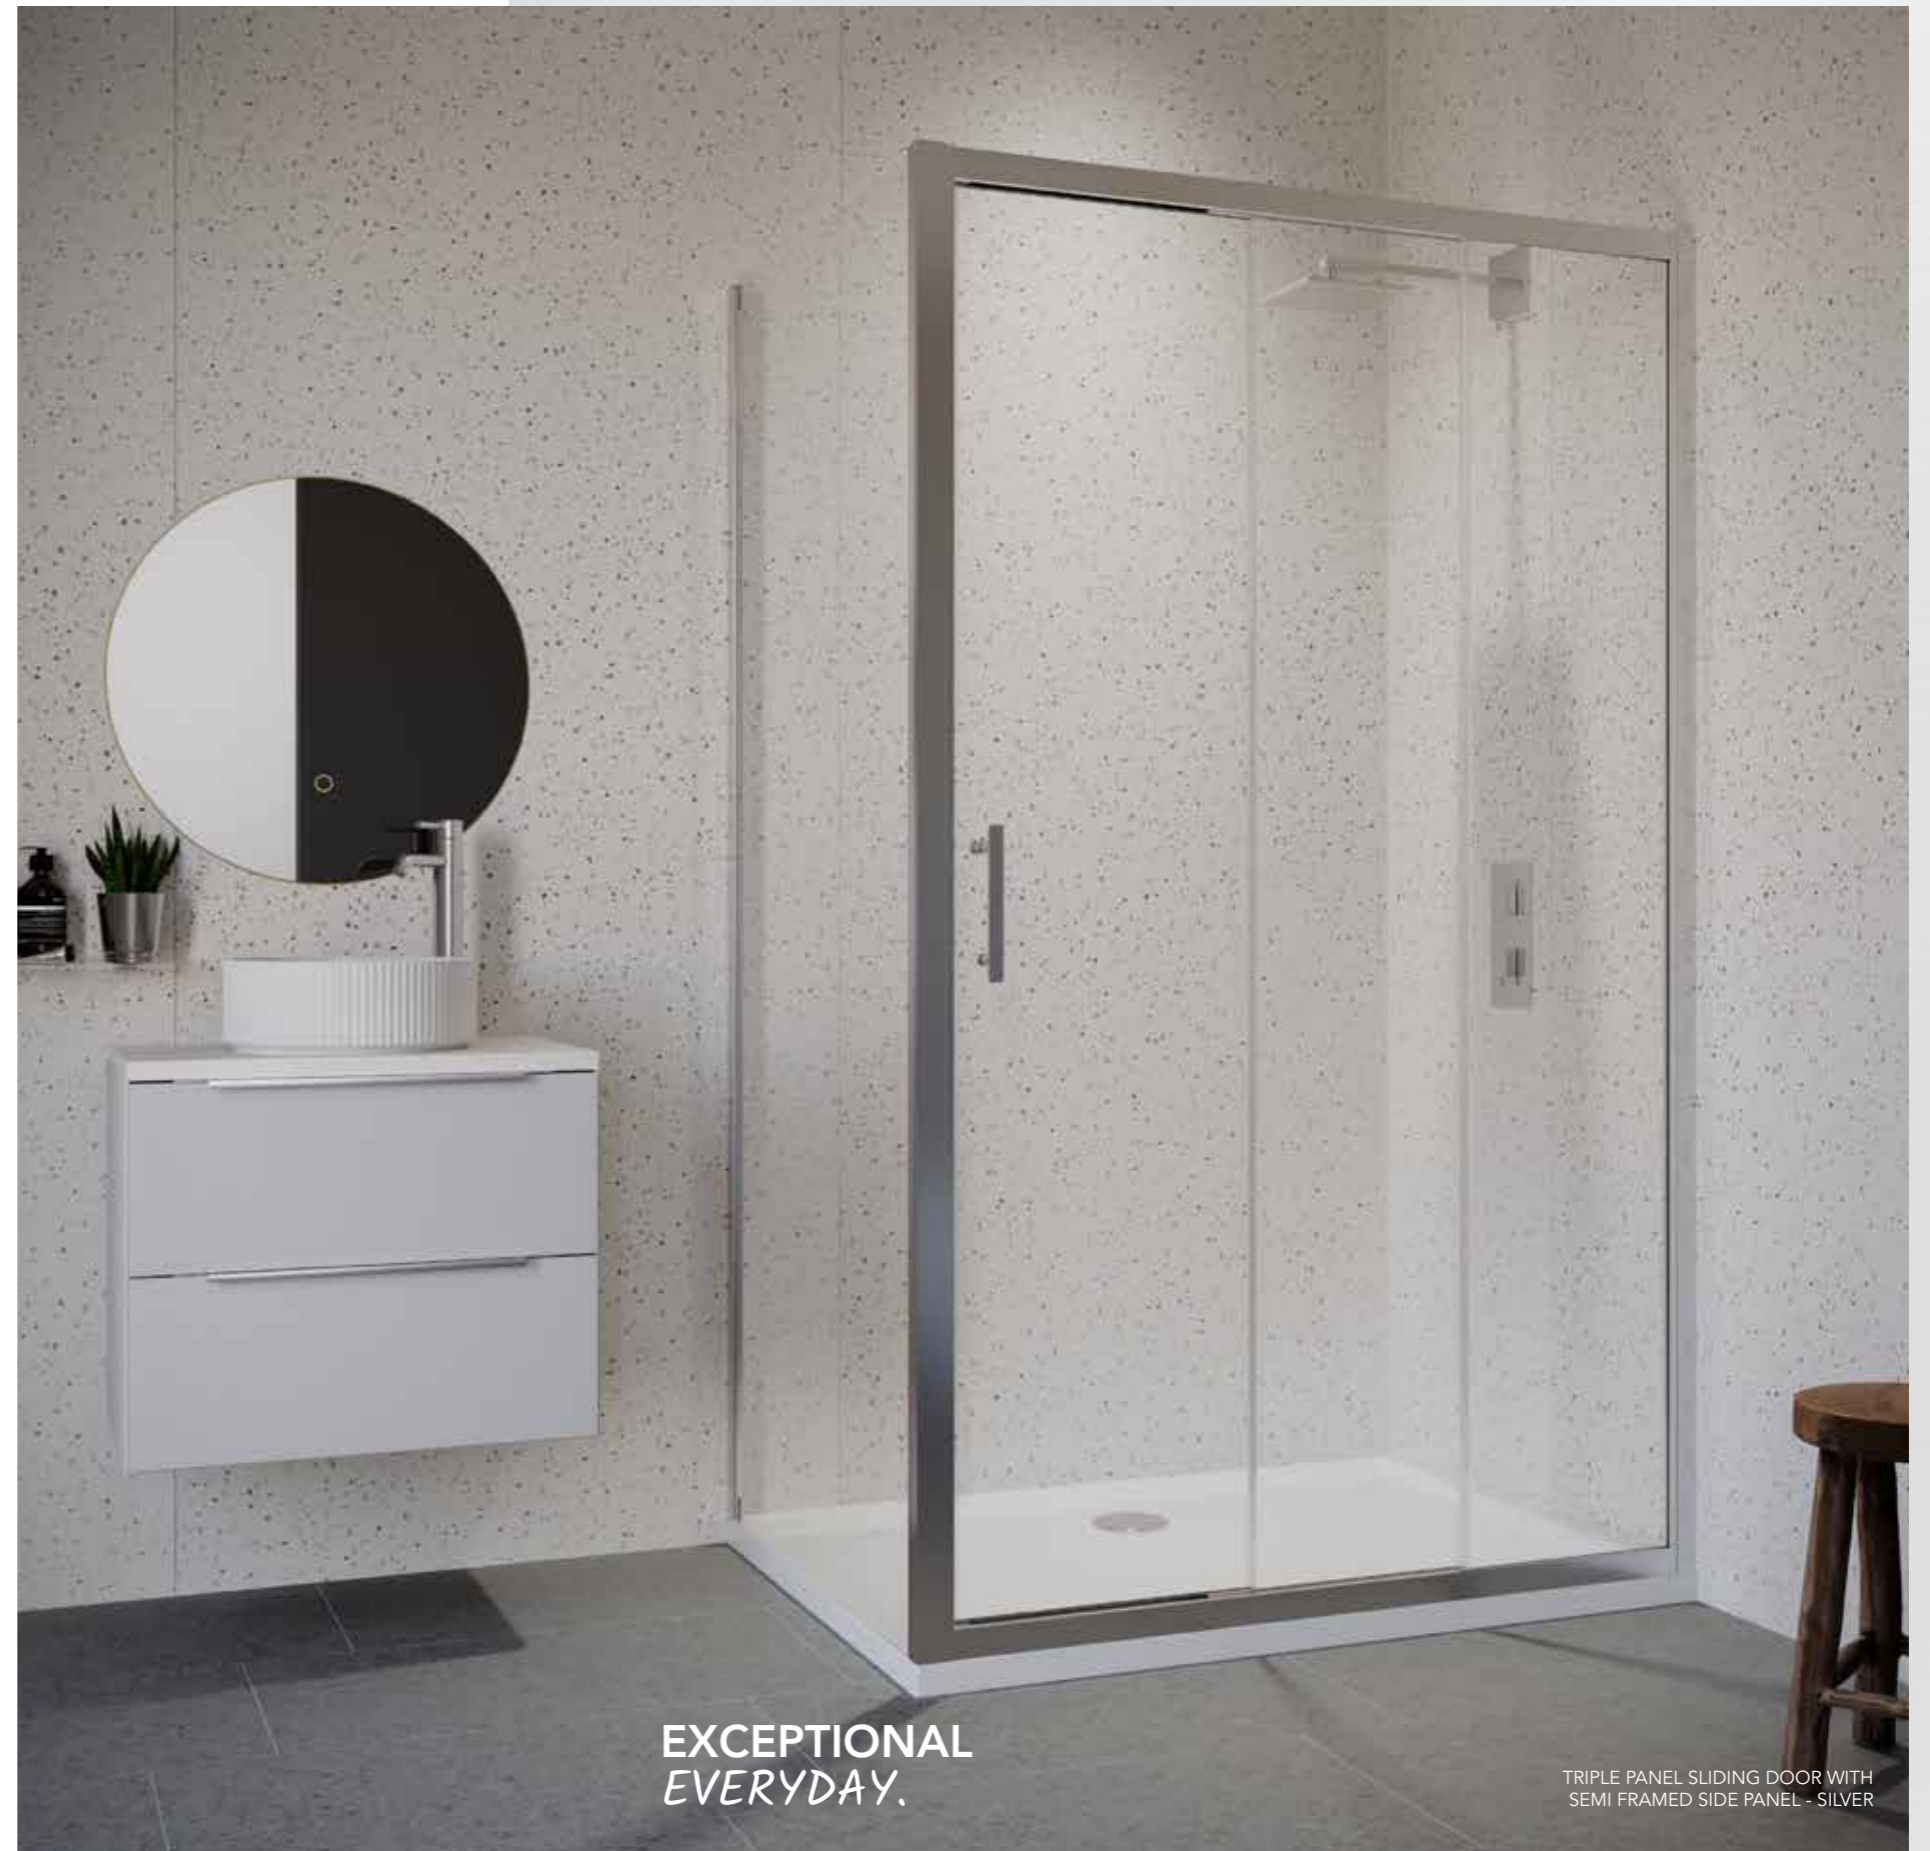

FINISHES:

SILVER

TRIPLE PANEL SLIDING DOOR IN ALCOVE

VERVE PRO - TRIPLE PANEL SLIDING DOOR

SIZE (mm)	ADJUSTMENT SIZE MIN (mm)	ADJUSTMENT SIZE MAX (mm)	ACCESS (mm)	CODE SILVER	PRICE Ex. VAT	PRICE Inc. VAT
900	850	900	430	V3SA90SC	£645.00	£774.00
1000	950	1000	497	V3SA100SC	£676.00	£811.20
1100	1050	1100	563	V3SA110SC	£707.00	£848.40
1200	1150	1200	630	V3SA120SC	£733.00	£879.60

VERVE PRO - SEMI FRAMED SIDE PANELS

SIZE (mm)	ADJUSTMENT SIZE MIN (mm)	ADJUSTMENT SIZE MAX (mm)	CODE SILVER	PRICE Ex. VAT	PRICE Inc. VAT
700	670	695	VSP70SC	£292.00	£350.40
760	730	755	VSP76SC	£292.00	£350.40
800	770	795	VSP80SC	£304.00	£364.80
900	870	895	VSP90SC	£304.00	£364.80
1000	970	995	VSP100SC	£321.00	£385.20

30mm compensating wall profile included with every Verve Side Panel
Please note, when using a side panel, the maximum door adjustment is reduced by 25mm.

VERVE PRO - PROFILE EXTENSION

DESCRIPTION	CODE SILVER	PRICE Ex. VAT	PRICE Inc. VAT
30mm Compensating Wall Profile	VCB30SC	£56.00	£67.20