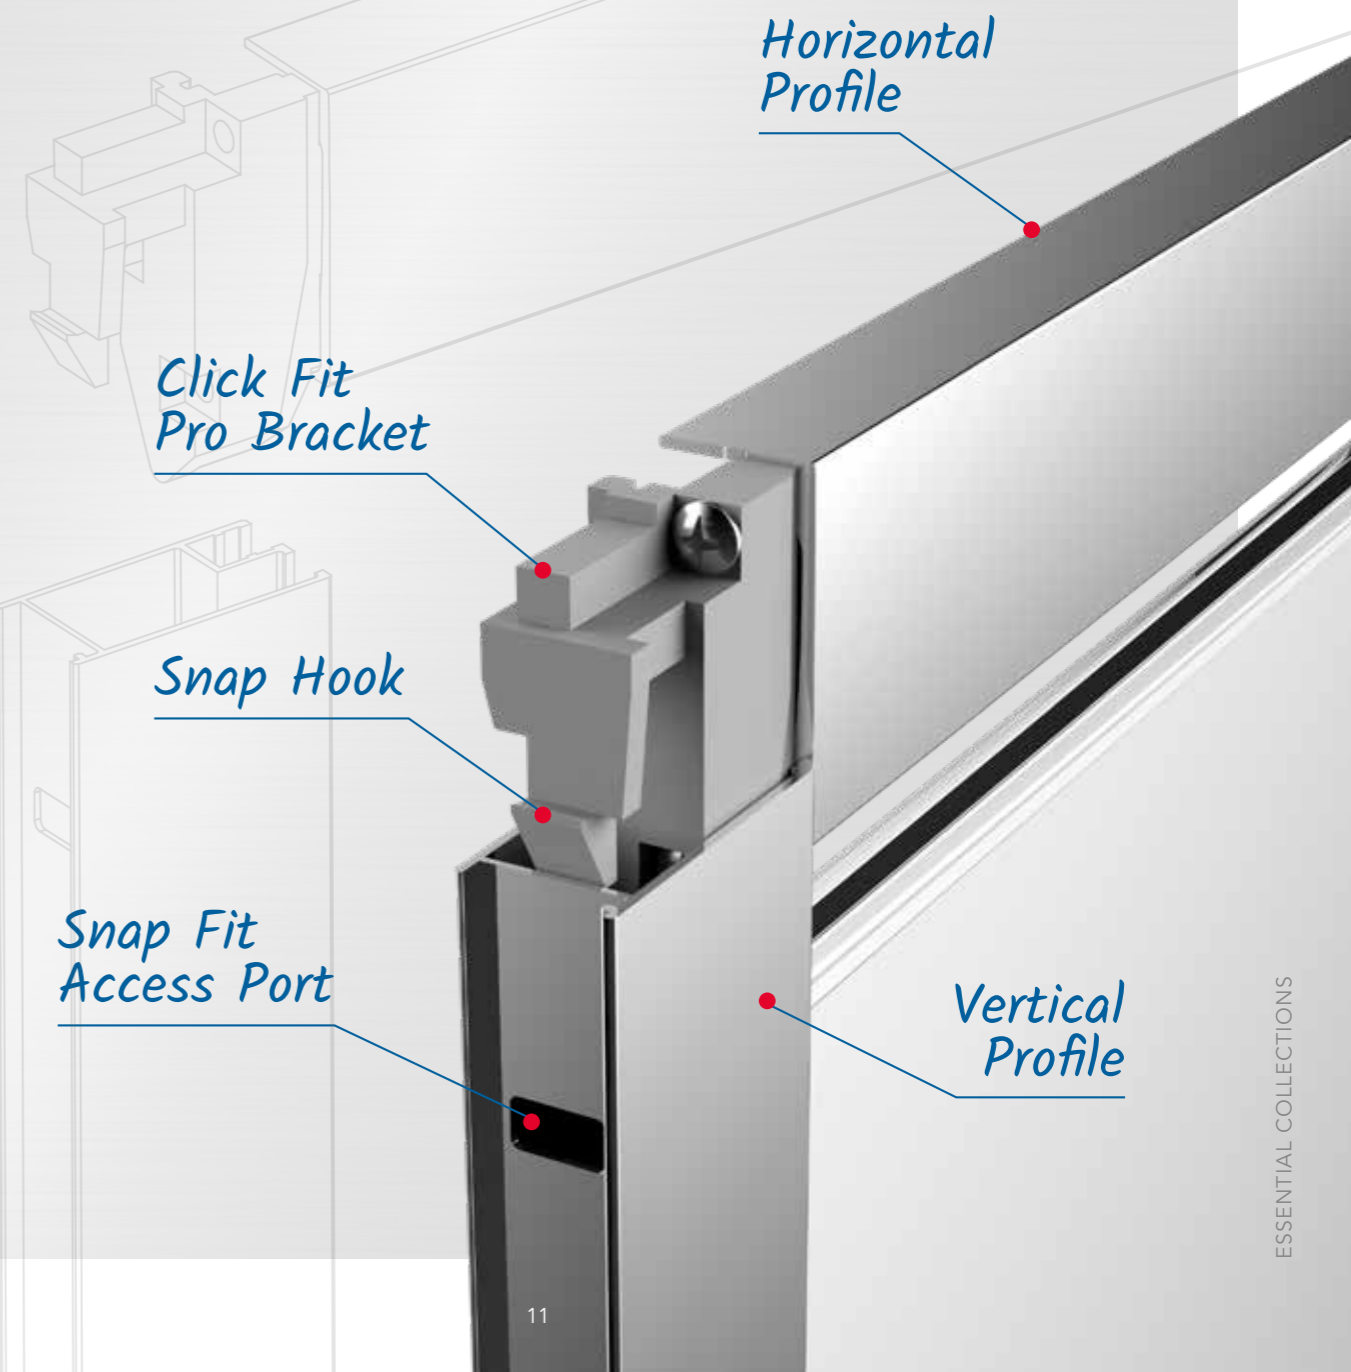

- SILVER
- MATTE BLACK

CLICK FIT PRO

Step 1

Align the horizontal profile and vertical shower door profiles together so they are in a straight upward position.

flair
PRO
The Hallmark
of Innovation

Step 2

Slide the pre-assembled click-fit PRO bracket into place on the vertical profile so the snap hook smoothly locks into the snap fit access port, connecting the two profiles and forming a secure screw-free joint.

Engineered for
VERVE PRO 8 + VERVE PRO
(where applicable)

SCREW-FREE ASSEMBLY SYSTEM FOR QUICK & EASY INSTALLATION.

INSTALLERS
CHOICE

DESIGNED FOR
EVERYDAY LUXURY.

INTRODUCING

VERVE PRO 8

Introducing Verve PRO 8 – a collection designed to elevate your daily showering ritual with a touch of luxury.