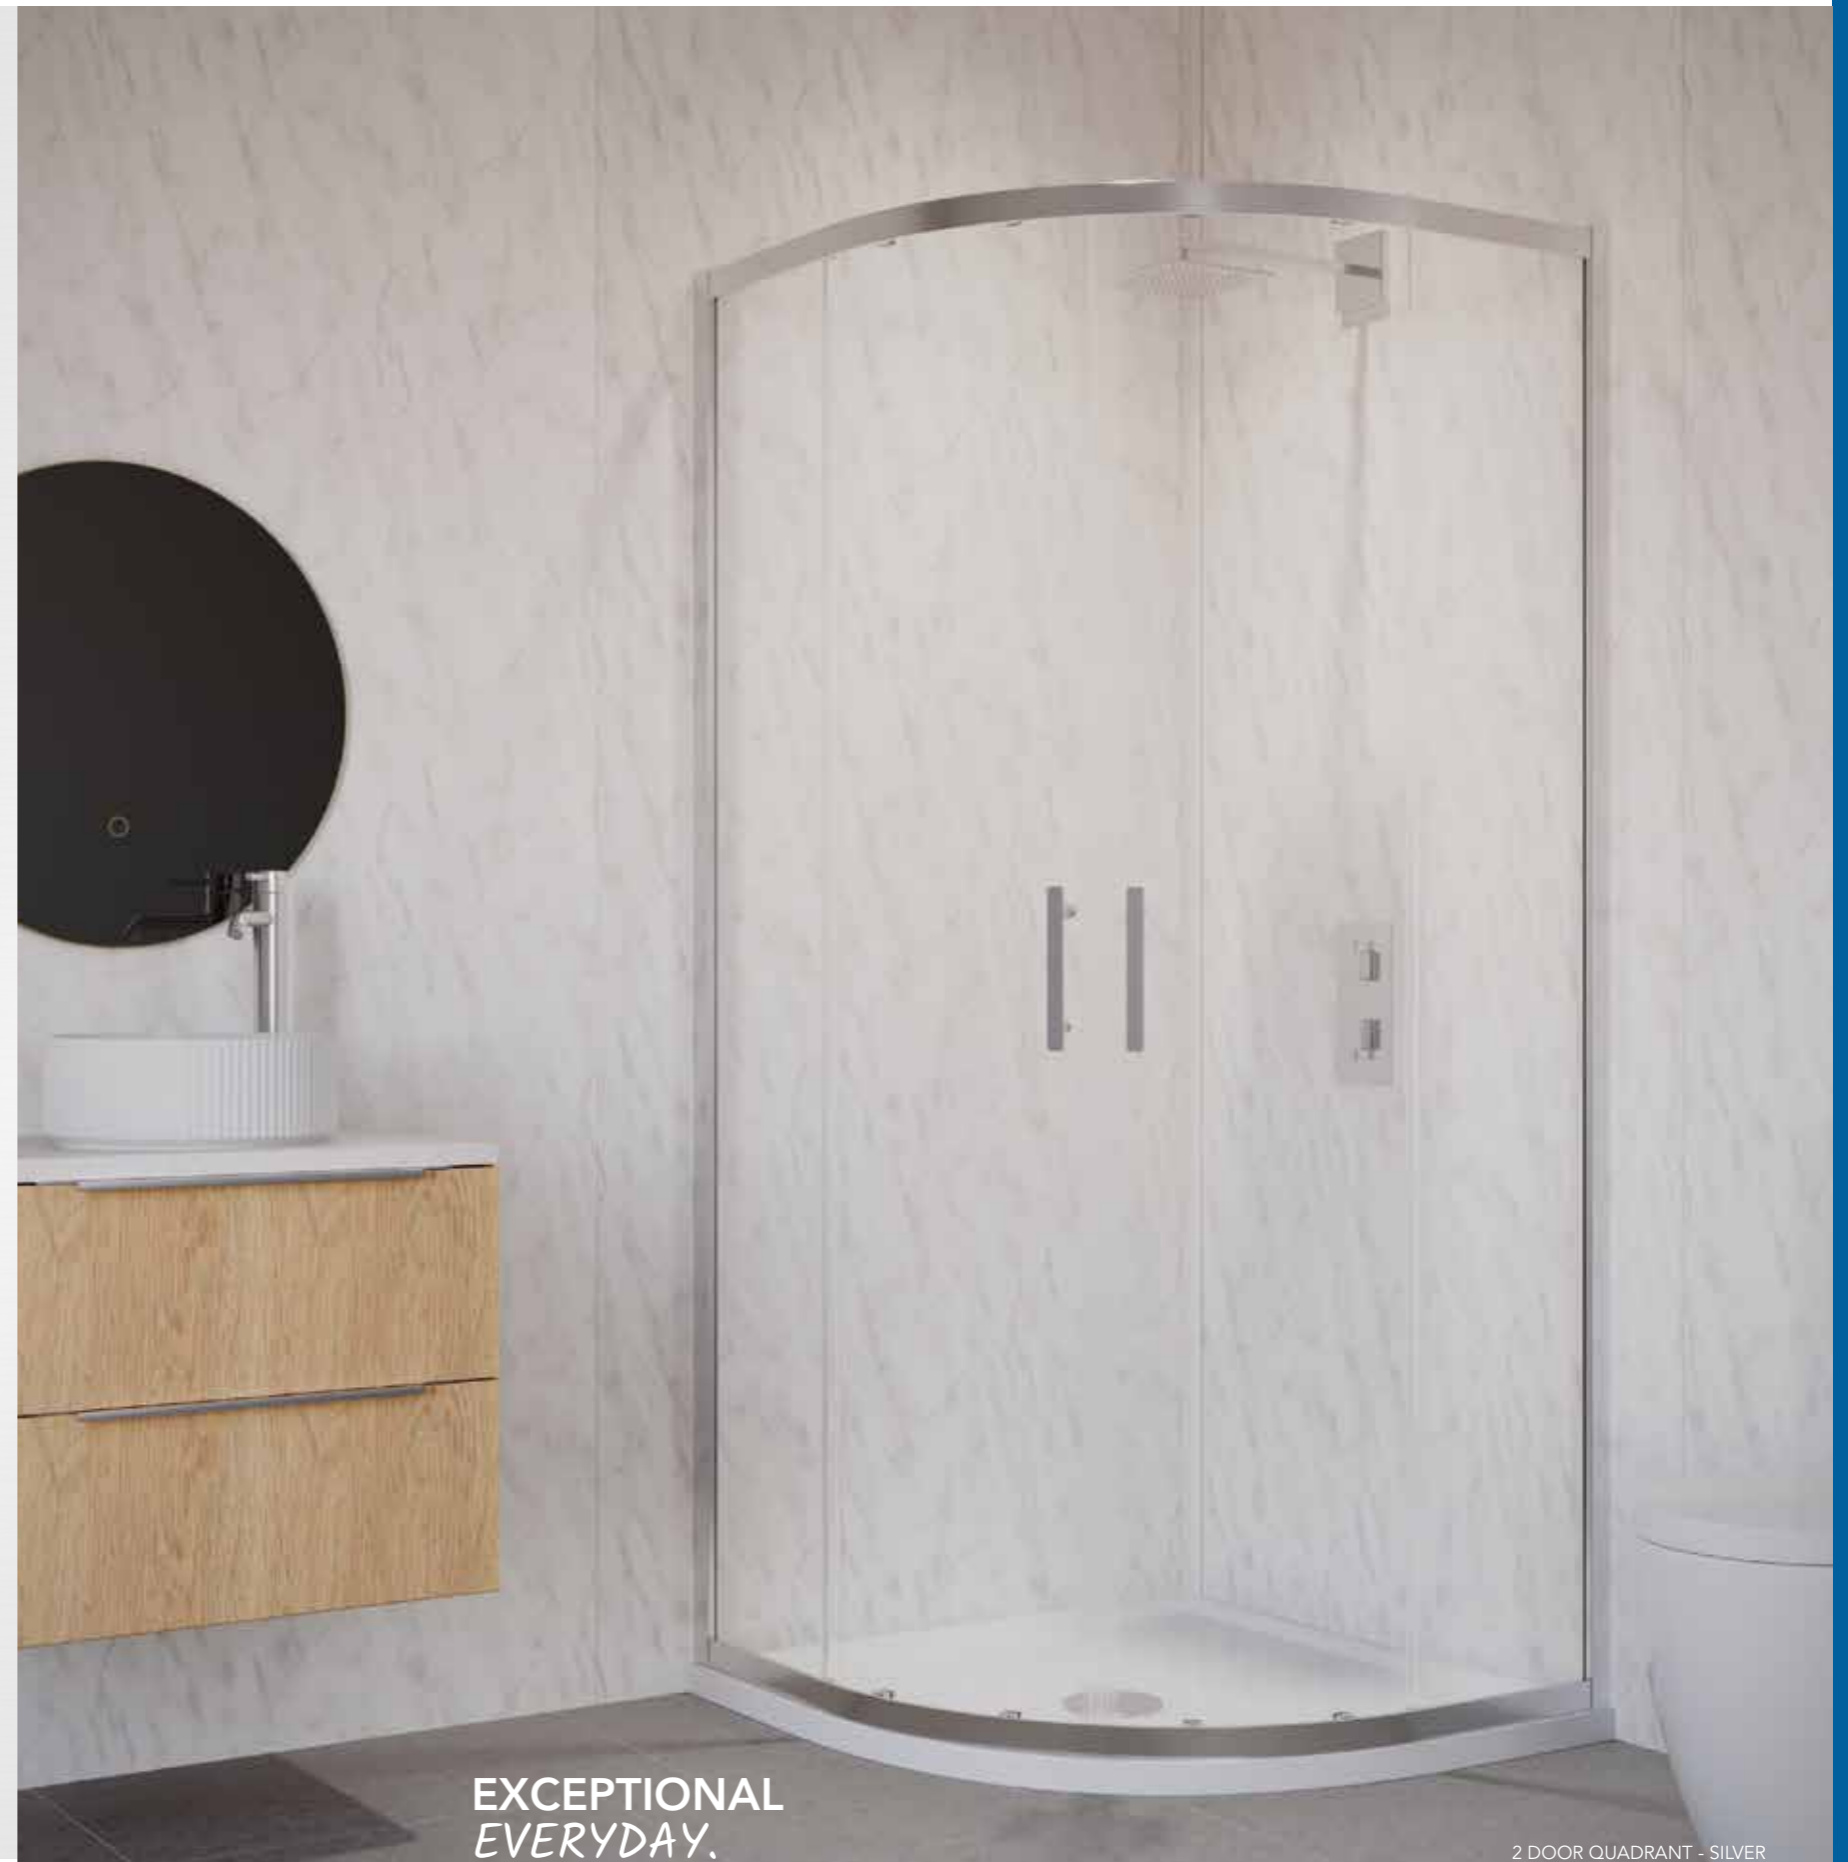

EXCEPTIONAL
EVERYDAY.

2 DOOR QUADRANT - SILVER