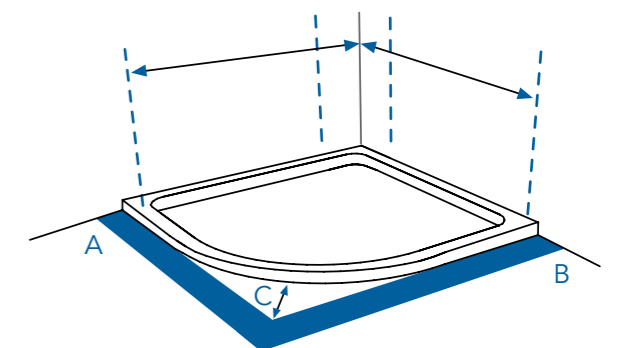

Timbers placed at right angles to determine C

Measurement

A _____ B _____ C _____