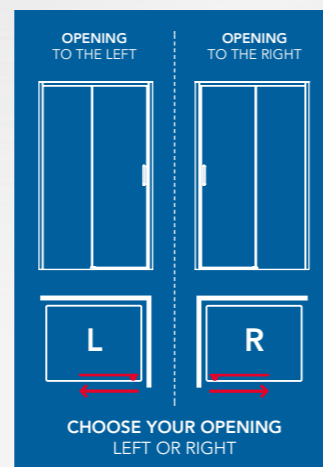

VSASS FEATURES AN ANTI-JUMP MECHANISM ENSURING DOOR REMAINS SECURELY ON THE TRACKS

ANTI-JUMP MECHANISM