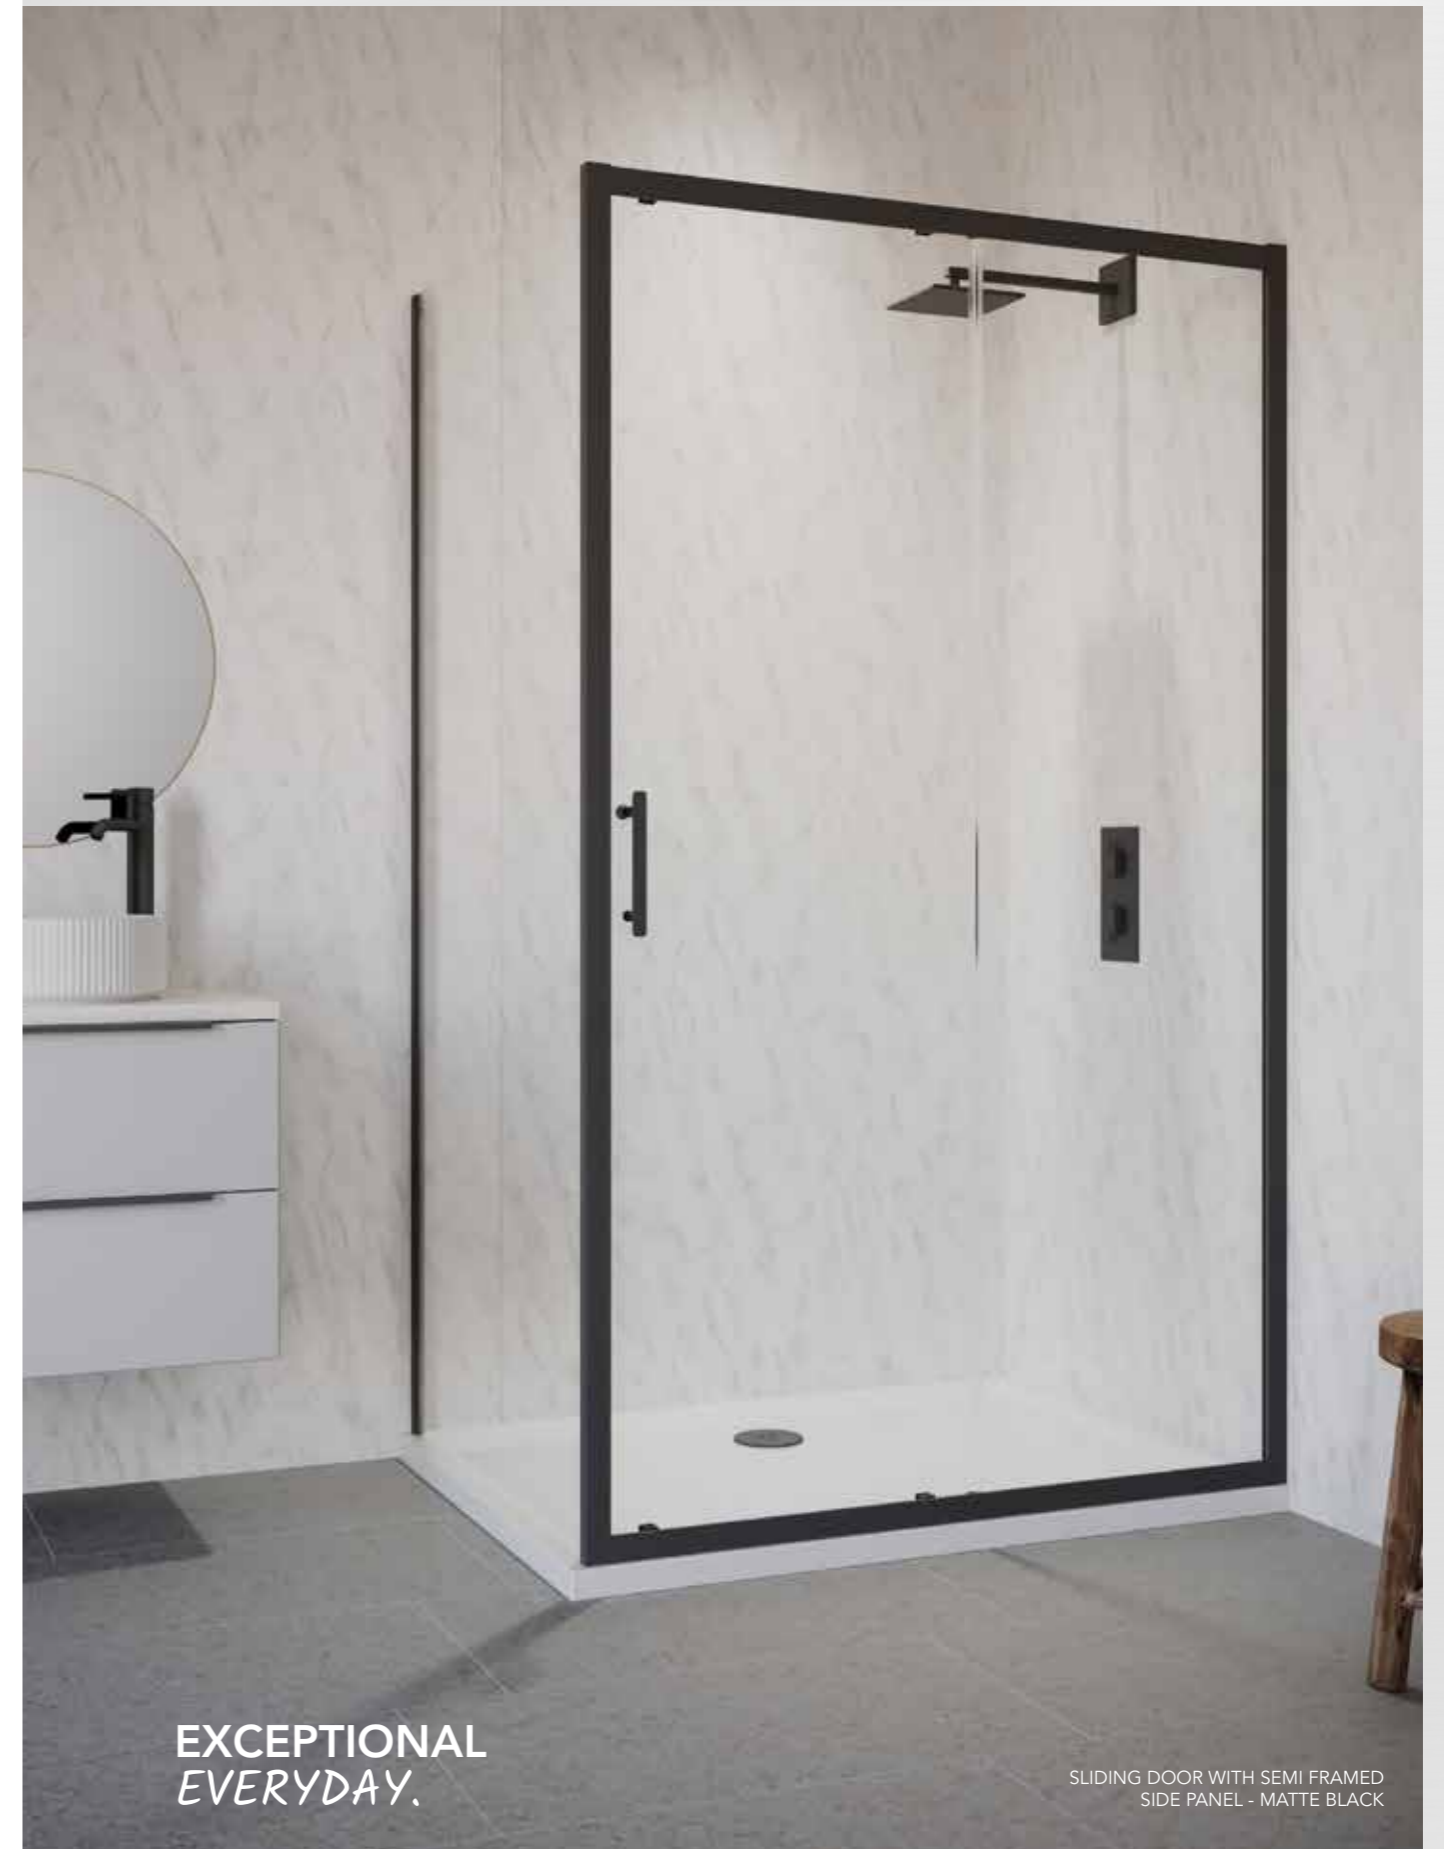

EXCEPTIONAL
EVERYDAY.

SLIDING DOOR WITH SEMI FRAMED
SIDE PANEL - MATTE BLACK